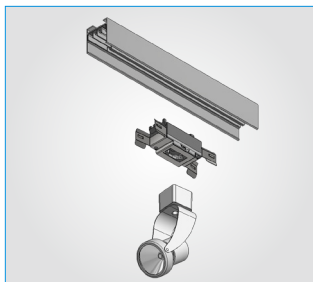

Track Lighting Adapter

STRAIGHT TO THE POINT. MONOPOINT LIGHTING RIGHT WHERE IT'S NEEDED.

Combining the reliability of busway construction and the versatility of track lighting, Starline Track Busway offers easy lighting integration with the Starline Monopoint adapter plug-in. The Monopoint adapter can be added or moved anywhere along the system for easy twist-in installation and is compatible with a variety of third-party track lighting fixtures. It's a smart, efficient, and customizable power distribution solution for any lighting application.

BENEFITS

-  Adaptable for Future Changes
-  Quick and Convenient Installation
-  Reduces Maintenance

FEATURES & SPECS

Combines 3-phase power distribution with the convenience of track lighting fixtures

Allows user to safely install lighting at the point of use without turning off the busway power

Compatible with a variety of third party track lighting fixtures (Style "J")

Available for 40, 50 & 60A systems

Fused for safety and ETL Listed for use in Busway systems

SERVICE OFFERING

Need assistance? Our team of in-house service technicians are ready to assist you with a comprehensive package of implementation services.